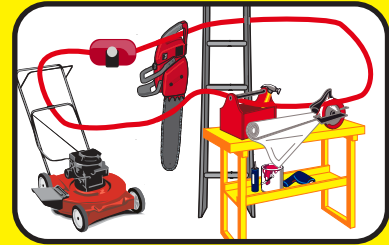

**Alarm screams**  
when cable is cut or lock is attacked

## Cable Lock and Alarm

Durable outer casing with steel inner chassis

Hardened Steel Lock

Cable stores neatly around unit when not in use

120 Decibel Siren

Ultra hard steel cable (plastic coated)

## SECURES & ALARMS any large items from theft in seconds!

- **Compact** - 5.5" x 3" x 2" (14cm x 7.5cm x 5cm)
- **Two cable lengths:** 8ft (2.4m) and 15ft (4.6m)
- **PORTABLE** - use freestanding or anchored to a wall, post, side of vehicle, or directly onto bicycles or machinery (using the brackets included)
- **Indoor and outdoor use**
- **Battery operated** (1 x 9 volt)